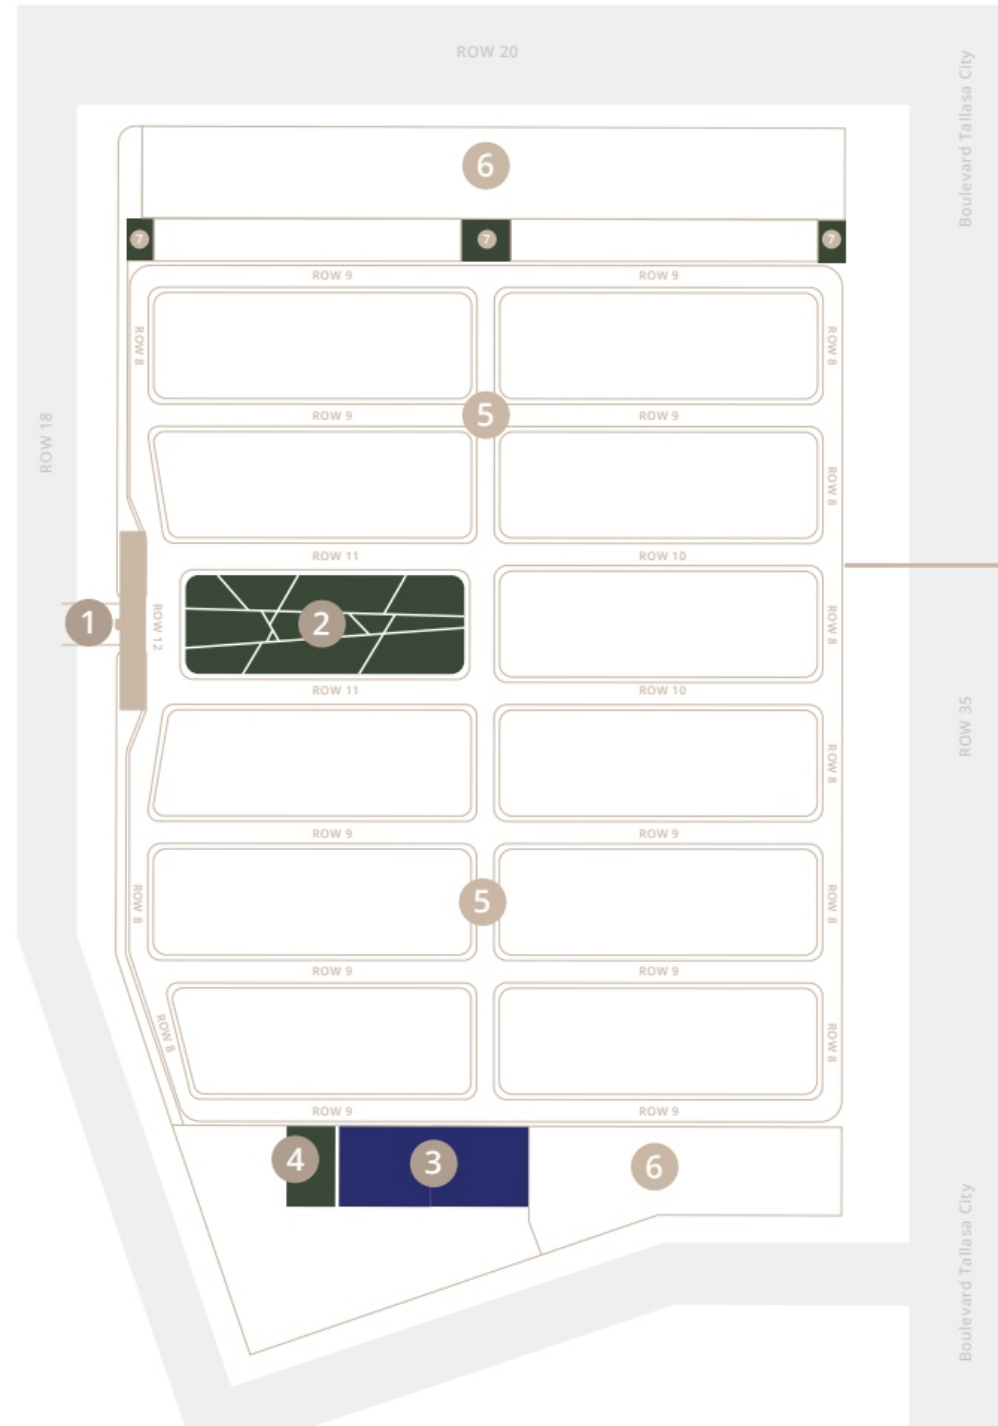

Legends

1. Gate Cluster
2. Central Park
 - A. Seating Area
 - B. Walking Path
3. Club House
 - A. Swimming Pool
 - B. Gym
 - C. Community Area
4. Playground
 - A. Outdoor Gym
 - B. Seating Area
 - C. Reflexology Park
5. Hunian
6. Area Komersial
7. Relaxing Garden